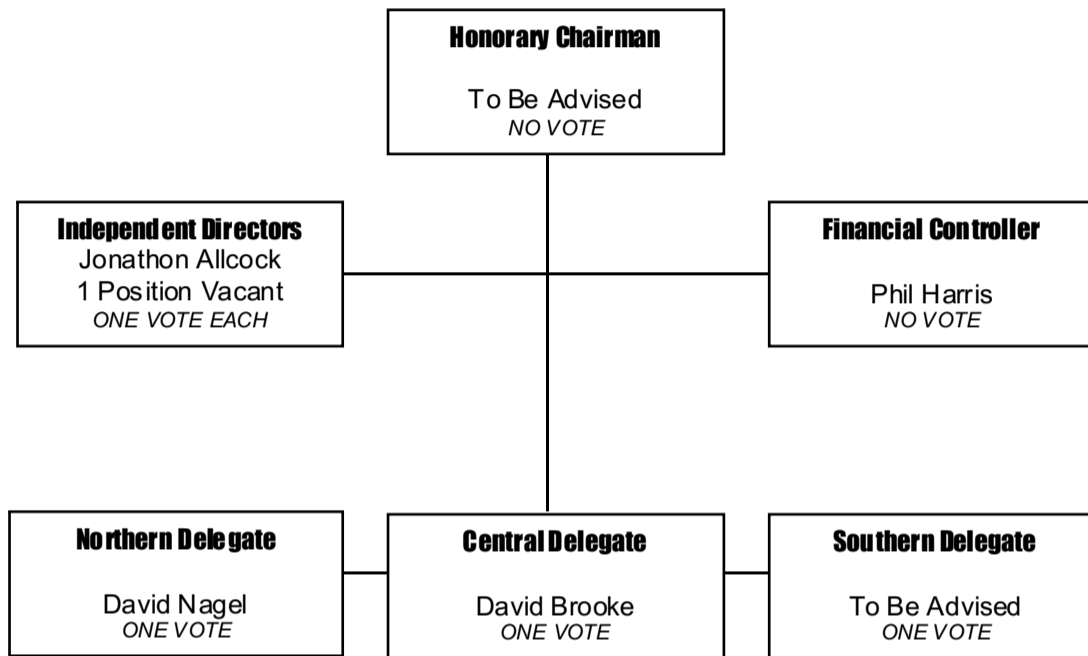

Executive Board

(1st August 2010)

www.nzindoorsports.org.nz

National Office
81 Buchanans Road
Hornby, Christchurch

PO Box 16-443
Hornby, Christchurch 8441

(T) +64-3-962-7070
(F) +64-3-342-6801
admin@nzindoorsports.org.nz