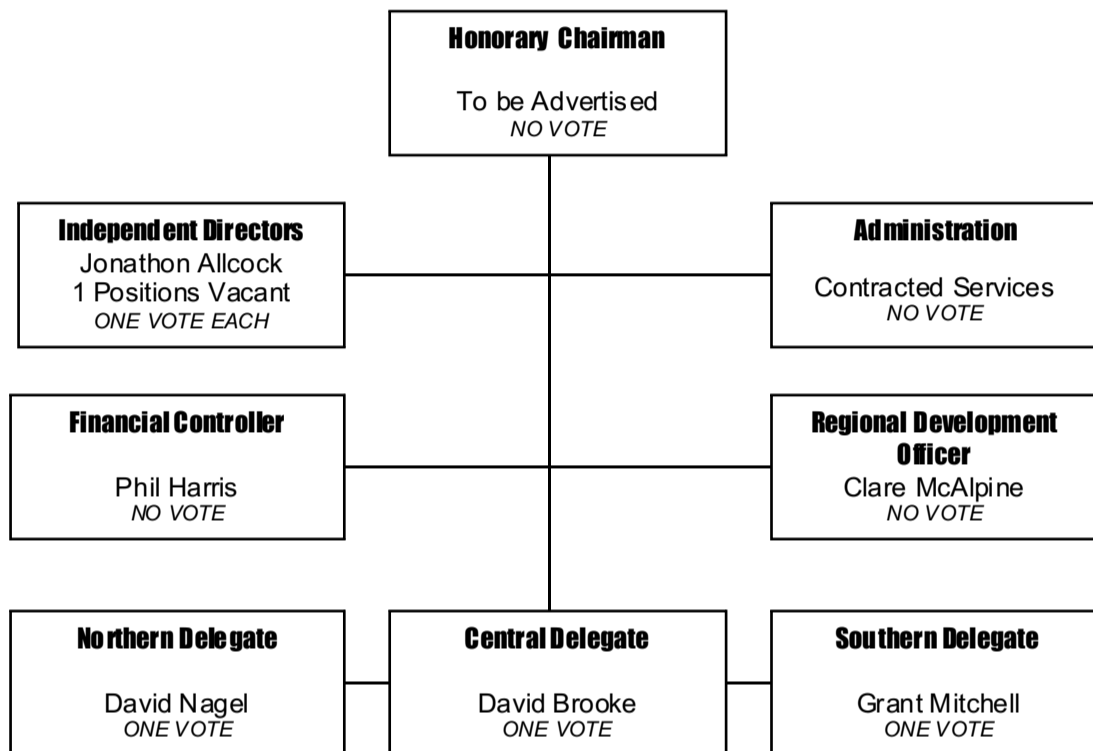

Executive Board

(as at 1st March 2010)

www.nzindoorsports.org.nz

National Office
81 Buchanans Road
Hornby, Christchurch

PO Box 16-443
Hornby, Christchurch 8441

(T) +64-3-962-7070
(F) +64-3-342-6801
admin@nzindoorsports.org.nz

New Zealand Indoor Sports Incorporated is the National Governing Body for the Sports of Indoor Netball, Indoor Cricket and Indoor Football in New Zealand and is an Affiliated Foundation Member of both the World Indoor Netball Association and the World Indoor Cricket Federation